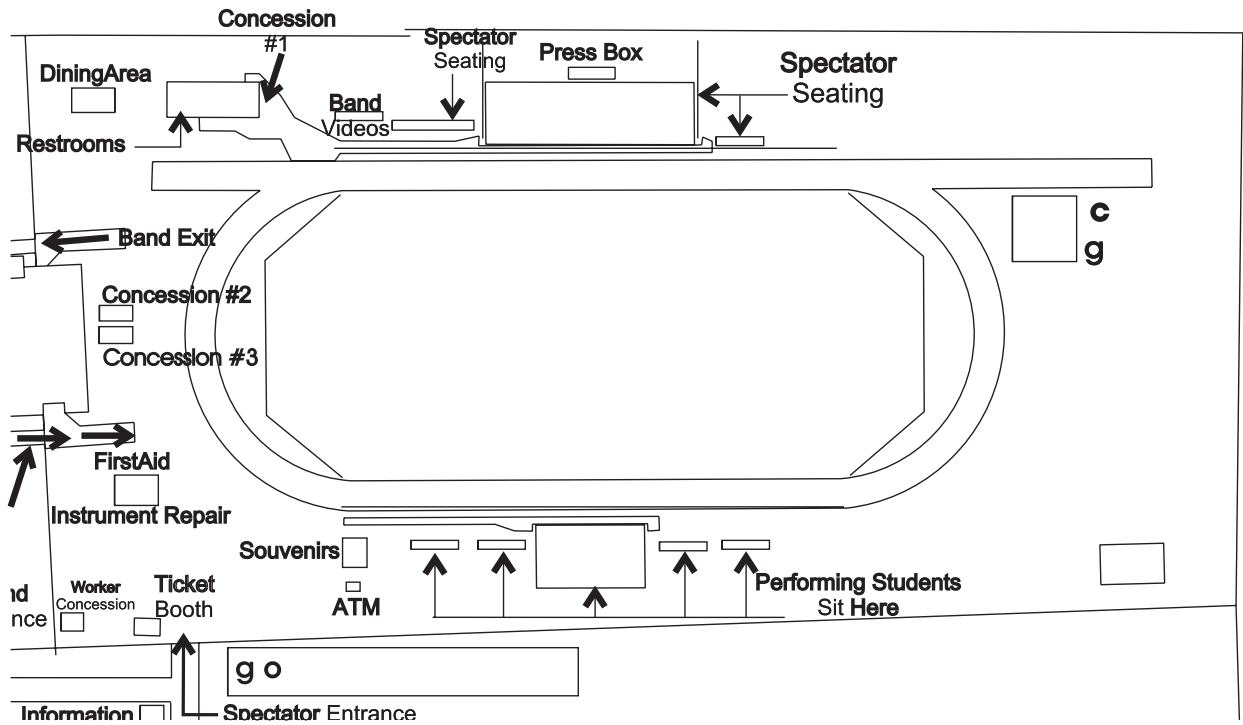

Crystal Coast Band Classic

Concessions Menu

Concession 1

Smithfield's BBQ	
Sandwich	$3.00
Pizza	$2.00
Hot Dogs	$1.00
(With Chili or Cheese)	$1.50
Nachos	$2.00
(With Chili)	$2.50
Popcorn	$1.00
Drinks (Pepsi, Diet Pepsi, Mt Dew, Sierra Mist, Sierra Mist Free, Sunkist, Root Beer)	$1.00
Coffee, Hot Chocolate	$1.00
Hot Cider	$1.00
Water	$1.00
Candy	$1.00
Peanuts	$2.00
Pickles	$1.00

Concession 2

Funnel Cakes	$5.00
(with chocolate, cinnamon, or strawberry topping)	$5.50
Fried Candy Bars	$2.00
Drinks (Pepsi, Diet Pepsi, Mt Dew, Sierra Mist, Sierra Mist Free, Sunkist, Root Beer)	$1.00
Water	$1.00

Concession 3

Firehouse BBQ	
Chicken Plate	$6.00
Hamburger	$2.00
Cheeseburger	$2.50
Pizza	$2.00
Fries	$2.00
(with cheese or chili)	$2.50
Drinks (Pepsi, Diet Pepsi, Mt Dew, Sierra Mist, Sierra Mist Free, Sunkist, Root Beer)	$1.00
Hot Chocolate	$1.00
Hot Cider	$1.00
Water	$1.00
Pickles	$1.00

Concessions Menu